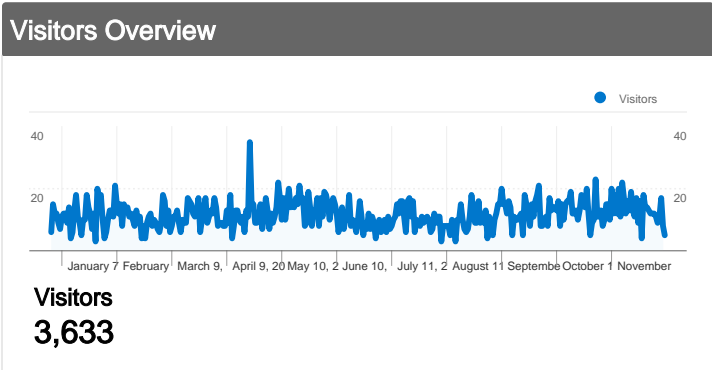

Site Usage

 **4,292** Visits

 **55.01%** Bounce Rate

 **14,424** Pageviews

 **00:02:02** Avg. Time on Site

 **3.36** Pages/Visit

 **83.29%** % New Visits

Visitors Overview

Visitors
3,633

Map Overlay world

Traffic Sources Overview

- **Search Engines**
1,911.00 (44.52%)
- **Referring Sites**
1,717.00 (40.00%)
- **Direct Traffic**
663.00 (15.45%)
- **Other**
1 (0.02%)

Content Overview

3,633 people visited this site

 **4,292 Visits**

 **3,633 Absolute Unique Visitors**

 **14,424 Pageviews**

 **3.36 Average Pageviews**

 **00:02:02 Time on Site**

 **55.01% Bounce Rate**

 **83.29% New Visits**