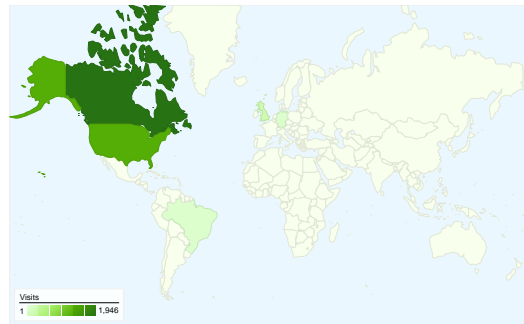

Site Usage

 **4,292** Visits

 **55.01%** Bounce Rate

 **14,424** Pageviews

 **00:02:02** Avg. Time on Site

 **3.36** Pages/Visit

 **83.29%** % New Visits

Visitors Overview

Visitors
3,633

Map Overlay world

Traffic Sources Overview

- **Search Engines**
1,911.00 (44.52%)
- **Referring Sites**
1,717.00 (40.00%)
- **Direct Traffic**
663.00 (15.45%)
- **Other**
1 (0.02%)

Content Overview

All traffic sources sent a total of 4,292 visits

Top Traffic Sources

Sources	Visits	% visits
google (organic)	1,590	37.05%
(direct) ((none))	663	15.45%
images.google.com (referral)	373	8.69%
grandlodge.on.ca (referral)	199	4.64%
yahoo (organic)	165	3.84%

3,633 people visited this site

 **4,292 Visits**

 **3,633 Absolute Unique Visitors**

 **14,424 Pageviews**

 **3.36 Average Pageviews**

 **00:02:02 Time on Site**

 **55.01% Bounce Rate**

 **83.29% New Visits**