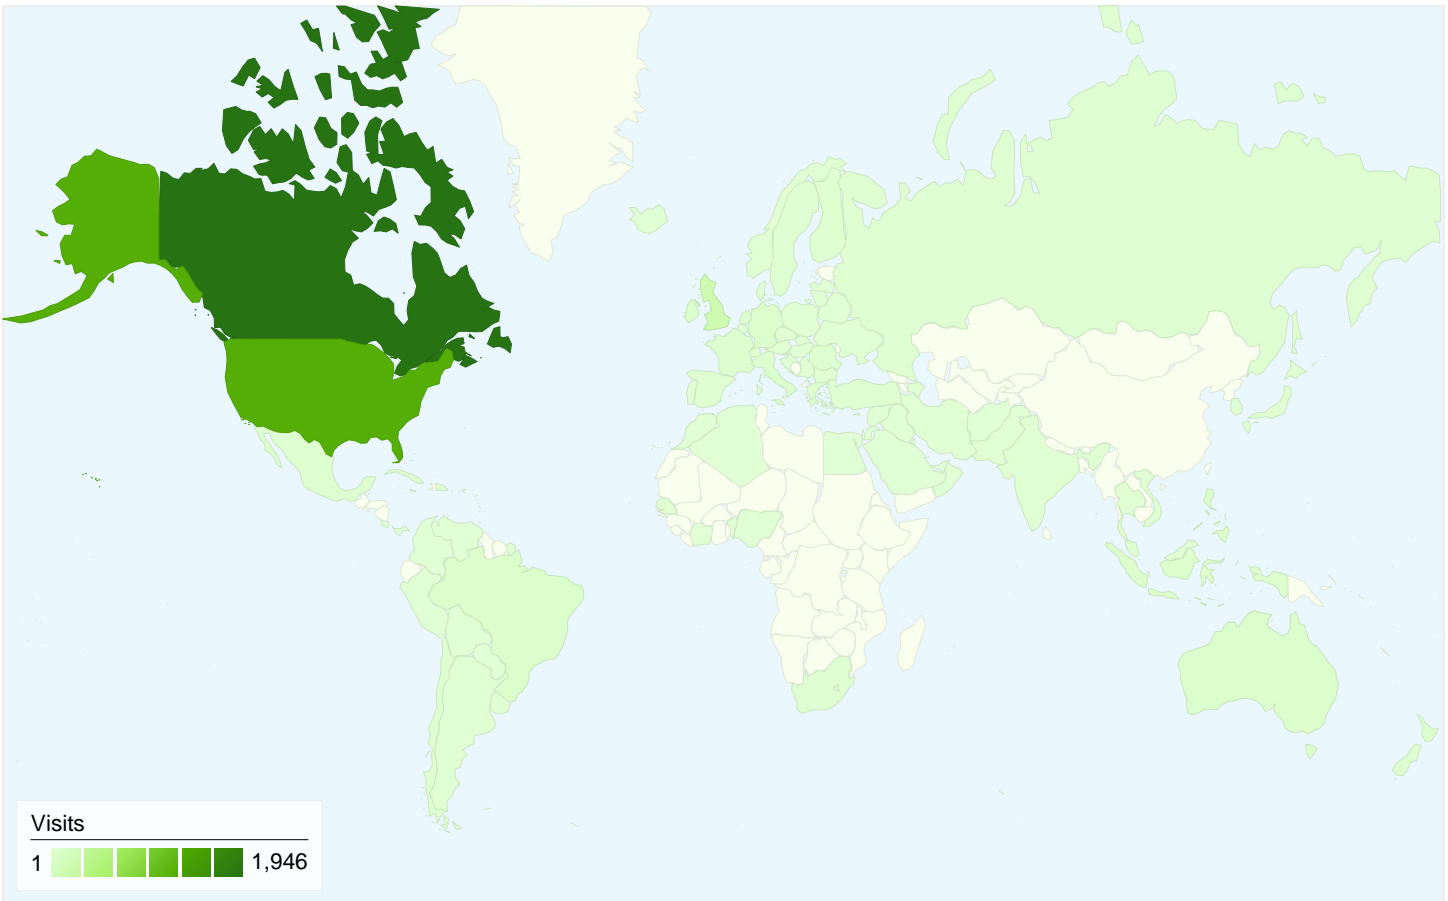

4,292 visits came from 101 countries/territories

Site Usage

Visits	Pages/Visit	Avg. Time on Site	% New Visits	Bounce Rate	
4,292 % of Site Total: 100.00%	3.36 Site Avg: 3.36 (0.00%)	00:02:02 Site Avg: 00:02:02 (0.00%)	83.41% Site Avg: 83.29% (0.14%)	55.01% Site Avg: 55.01% (0.00%)	
Country/Territory	Visits	Pages/Visit	Avg. Time on Site	% New Visits	Bounce Rate
Canada	1,946	4.98	00:03:15	72.66%	37.51%
United States	1,262	2.12	00:00:55	92.08%	66.96%
United Kingdom	202	2.34	00:01:39	91.58%	61.88%
Brazil	51	2.10	00:01:15	96.08%	60.78%
Germany	51	3.29	00:02:02	96.08%	58.82%
Ireland	51	1.00	00:00:00	100.00%	100.00%
Australia	47	1.43	00:00:35	93.62%	74.47%
Philippines	44	1.18	00:00:49	100.00%	81.82%
Indonesia	43	1.40	00:01:27	97.67%	81.40%
France	34	2.18	00:00:38	88.24%	67.65%