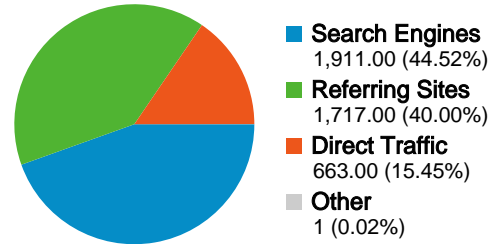

3,633 people visited this site

 **4,292 Visits**

 **3,633 Absolute Unique Visitors**

 **14,424 Pageviews**

 **3.36 Average Pageviews**

 **00:02:02 Time on Site**

 **55.01% Bounce Rate**

 **83.29% New Visits**

All traffic sources sent a total of 4,292 visits

Top Traffic Sources

Sources	Visits	% visits
google (organic)	1,590	37.05%
(direct) ((none))	663	15.45%
images.google.com (referral)	373	8.69%
grandlodge.on.ca (referral)	199	4.64%
yahoo (organic)	165	3.84%