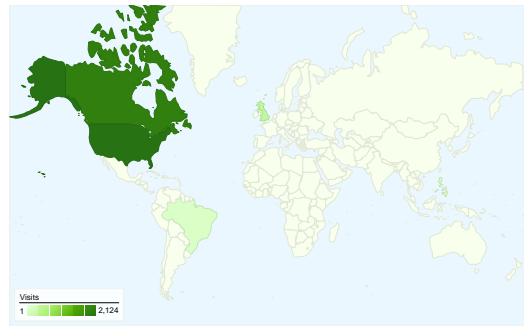

Map Overlay

Traffic Sources Overview

- Referring Sites
  2,748.00 (47.86%)
- Search Engines
  2,315.00 (40.32%)
- Direct Traffic
  676.00 (11.77%)
- Other
  3 (0.05%)

Content Overview

Pages	Pageviews	% Pageviews
/images/structure-of-	3,784	27.05%
/	3,172	22.67%
/inside.htm	1,321	9.44%
/Events.htm	1,027	7.34%
/Officers.htm	764	5.46%