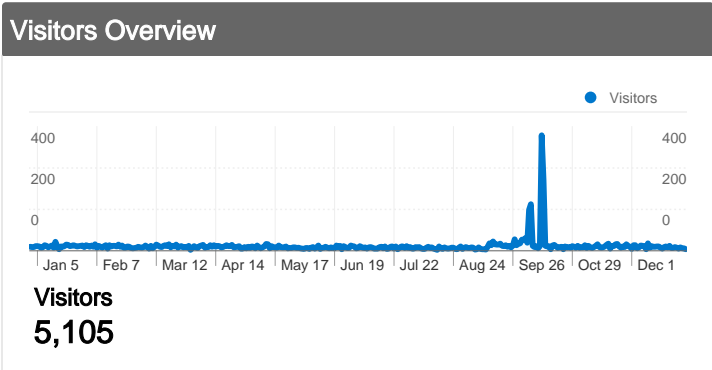

## Visitors Overview

Visitors  
5,105

## Traffic Sources Overview

- Referring Sites  
2,748.00 (47.86%)
- Search Engines  
2,315.00 (40.32%)
- Direct Traffic  
676.00 (11.77%)
- Other  
3 (0.05%)

**5,105 people visited this site**

**5,742** Visits

**5,105** Absolute Unique Visitors

**13,991** Pageviews

**2.44** Average Pageviews

**00:01:37** Time on Site

**58.20%** Bounce Rate

**87.77%** New Visits

## 5,105 people visited this site

**5,742** Visits

**5,105** Absolute Unique Visitors

**13,991** Pageviews

**2.44** Average Pageviews

**00:01:37** Time on Site

**58.20%** Bounce Rate

**87.77%** New Visits