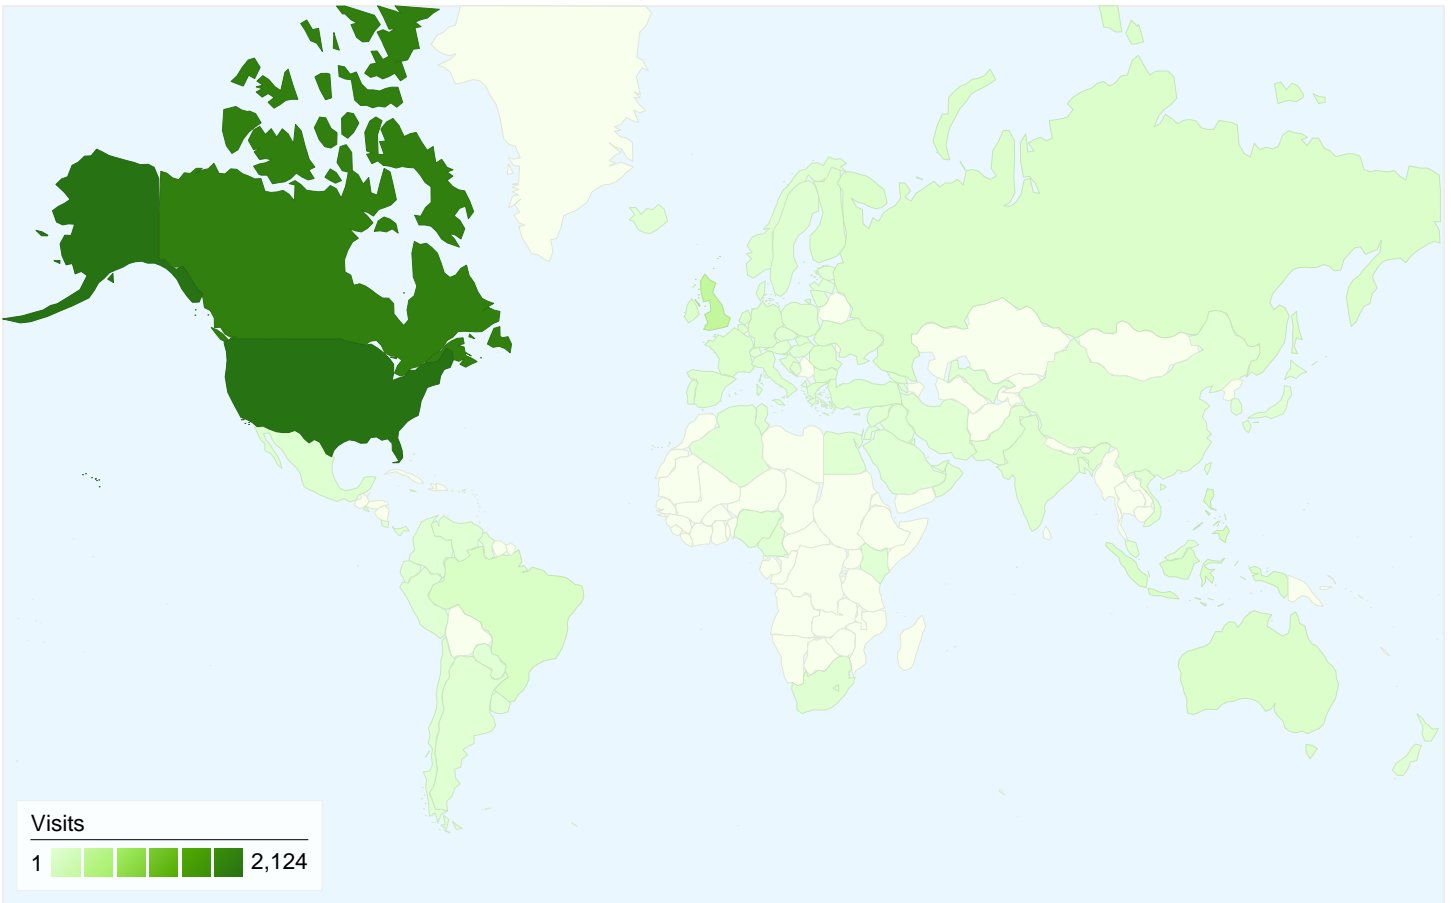

## Visitors Overview

Visitors  
5,105

**5,105 people visited this site**

**5,742** Visits

**5,105** Absolute Unique Visitors

**13,991** Pageviews

**2.44** Average Pageviews

**00:01:37** Time on Site

**58.20%** Bounce Rate

**87.77%** New Visits

All traffic sources sent a total of 5,742 visits

- Referring Sites**  
2,748.00 (47.86%)
- Search Engines**  
2,315.00 (40.32%)
- Direct Traffic**  
676.00 (11.77%)
- Other**  
3 (0.05%)

## 5,742 visits came from 101 countries/territories